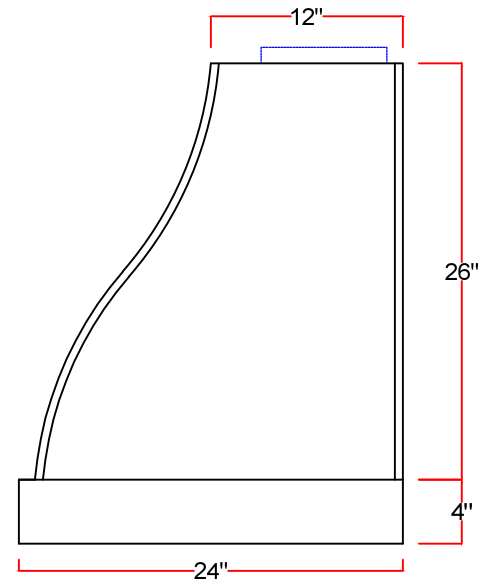

Top View

Model#
PS3230

Modern-Aire Ventilating

7319 Lankershim Blvd. North Hollywood CA. 91605 818-765-9870

A	30"	36"	42"	48"	54"	60"	66"
B	18"	24"	30"	36"	42"	48"	54"
C							
D							

E	4 1/2" (200cfm - 450cfm) 5" (600cfm) 6" (900cfm - 1200cfm) 6" (external motor)
F	7" (200cfm - 450cfm) 8" (600cfm) 10" (900cfm - 1200cfm) 10" or 8" (external)
G	8 1/2" (200cfm - 600cfm & external motor) 12 1/2" (Internal 900cfm - 1200cfm)
H	