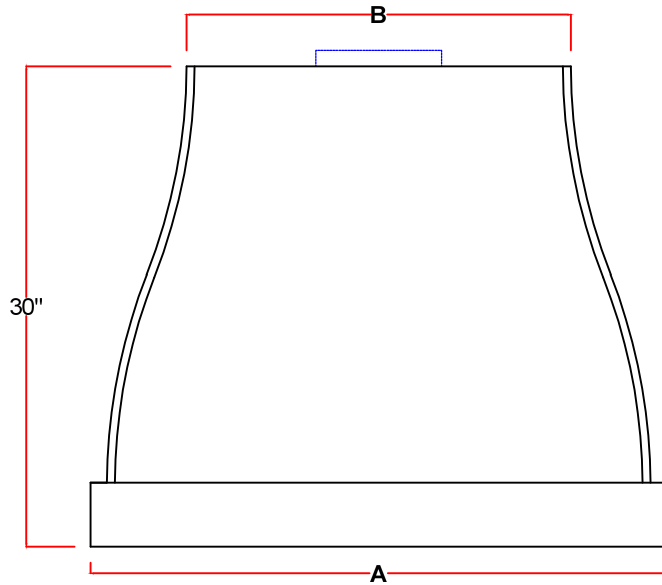

Top View

Model#
PS3230

Modern-Aire Ventilating

7319 Lankershim Blvd. North Hollywood CA. 91605 818-765-9870

A	30"	36"	42"	48"	54"	60"	66"
B	18"	24"	30"	36"	42"	48"	54"
C							
D							

E	4 1/2" (200cfm - 450cfm) 5" (600cfm) 6" (900cfm - 1200cfm) 6" (external motor)
F	7" (200cfm - 450cfm) 8" (600cfm) 10" (900cfm - 1200cfm) 10" or 8" (external)
G	8 1/2" (200cfm - 600cfm & external motor) 12 1/2" (Internal 900cfm - 1200cfm)
H	