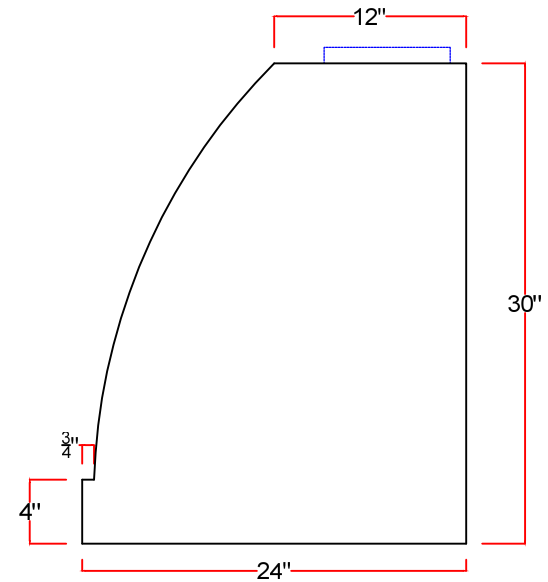

Top View

Model#  
PS2630

|          |  |
|----------|--|
| <b>E</b> | 4 1/2" (200cfm - 450cfm) 5" (600cfm) 6" (900cfm - 1200cfm) 6" (external motor) |
| <b>F</b> | 7" (200cfm - 450cfm) 8" (600cfm) 10" (900cfm - 1200cfm) 10" or 8" (external)   |
| <b>G</b> | 8 1/2" (200cfm - 600cfm & external motor) 12 1/2" (Internal 900cfm - 1200cfm)  |
| <b>H</b> |  |