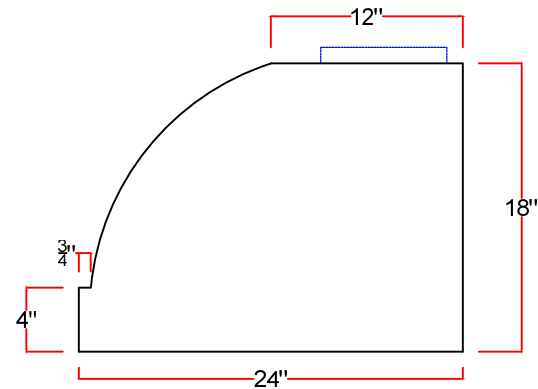

Top View

Model#
PS2618

Modern-Aire Ventilating

7319 Lankershim Blvd. North Hollywood CA. 91605 818-765-9870

A	30"	36"	42"	48"	54"	60"	66"
B							
C							
D							

E	4 1/2" (200cfm - 450cfm) 5" (600cfm) 6" (900cfm - 1200cfm) 6" (external motor)
F	7" (200cfm - 450cfm) 8" (600cfm) 10" (900cfm - 1200cfm) 10" or 8" (external)
G	8 1/2" (200cfm - 600cfm & external motor) 12 1/2" (Internal 900cfm - 1200cfm)
H	