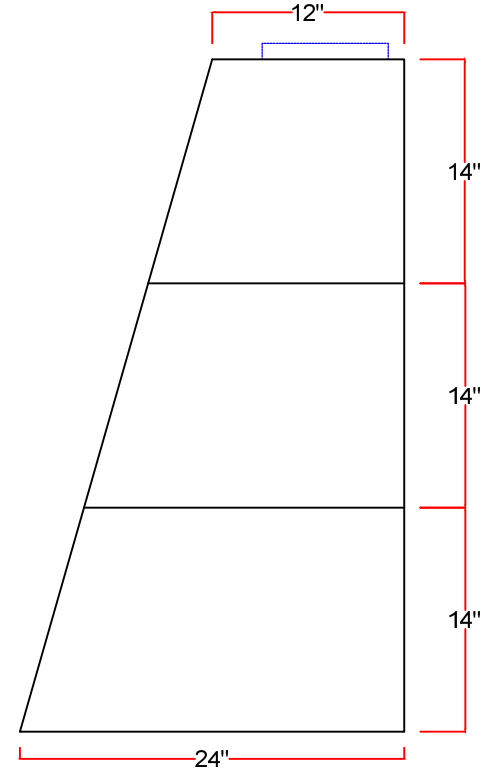

Top View

Model#
PS2142

Modern-Aire Ventilating

7319 Lankershim Blvd. North Hollywood CA. 91605 818-765-9870

A	30"	36"	42"	48"	54"	60"	66"
B	18"	24"	30"	36"	42"	48"	54"
C							
D							

E	4 1/2" (200cfm - 450cfm) 5" (600cfm) 6" (900cfm - 1200cfm) 6" (external motor)
F	7" (200cfm - 450cfm) 8" (600cfm) 10" (900cfm - 1200cfm) 10" or 8" (external)
G	8 1/2" (200cfm - 600cfm & external motor) 12 1/2" (Internal 900cfm - 1200cfm)
H	