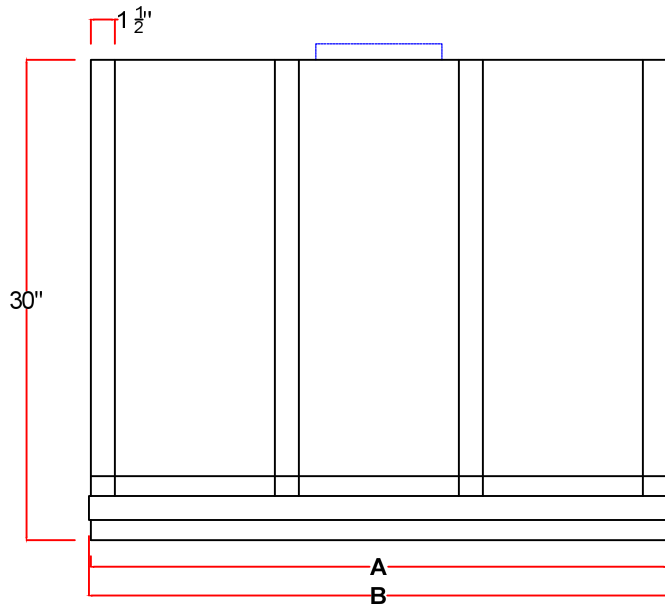

Top View

Model#  
PS0930

<b>E</b>	4 1/2" (200cfm - 450cfm) 5" (600cfm) 6" (900cfm - 1200cfm) 6" (external motor)
<b>F</b>	7" (200cfm - 450cfm) 8" (600cfm) 10" (900cfm - 1200cfm) 10" or 8" (external)
<b>G</b>	8 1/2" (200cfm - 600cfm & external motor) 12 1/2" (Internal 900cfm - 1200cfm)
<b>H</b>	