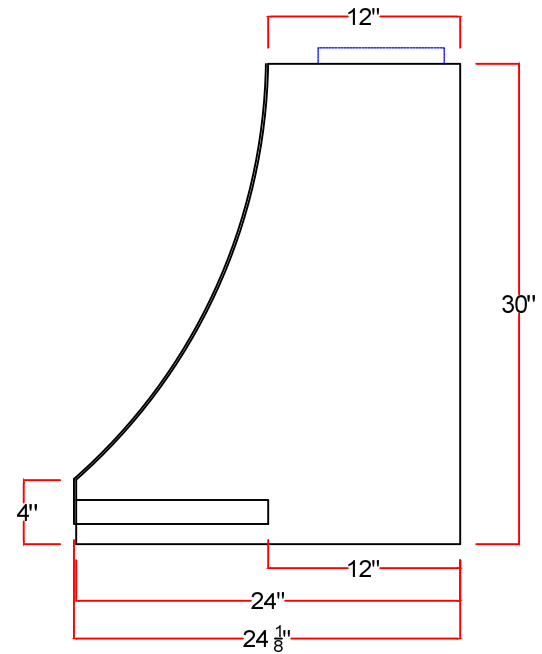

Top View

Model#  
PS0930

<b>E</b>	4 1/2" (200cfm - 450cfm) 5" (600cfm) 6" (900cfm - 1200cfm) 6" (external motor)
<b>F</b>	7" (200cfm - 450cfm) 8" (600cfm) 10" (900cfm - 1200cfm) 10" or 8" (external)
<b>G</b>	8 1/2" (200cfm - 600cfm & external motor) 12 1/2" (Internal 900cfm - 1200cfm)
<b>H</b>	