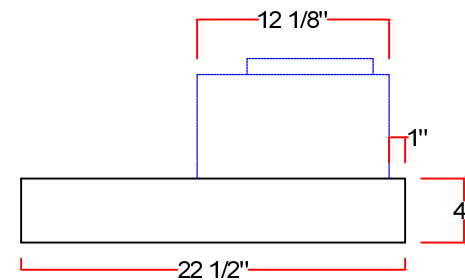

Modern-Aire Ventilating

7319 Lankershim Blvd. North Hollywood CA. 91605 818-765-9870

A	28 ³/₈"	34 ³/₈"	40 ³/₈"	46 ³/₈"	52 ³/₈"	58 ³/₈"
B	14" (200cfm - 600cfm)		21" (900cfm - 1200cfm)			
C						
D						

E	5 1/2" (200cfm - 450cfm) 6" (600cfm) 7" (900cfm - 1200cfm) 7" (external motor)
F	7" (200cfm - 450cfm) 8" (600cfm) 10" (900cfm - 1200cfm) 10" or 8" (external)
G	Hard Wired 120v 10amp
H