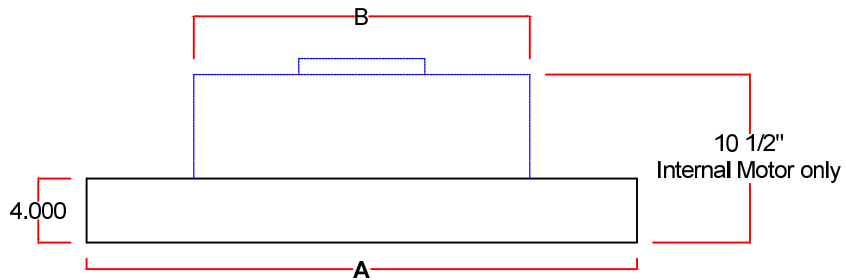

Modern-Aire Ventilating

7319 Lankershim Blvd. North Hollywood CA. 91605 818-765-9870

A	28 ³/₈"	34 ³/₈"	40 ³/₈"	46 ³/₈"	52 ³/₈"	58 ³/₈"
B	14" (200cfm - 600cfm)		21" (900cfm - 1200cfm)			
C						
D						

E	5 1/2" (200cfm - 450cfm) 6" (600cfm) 7" (900cfm - 1200cfm) 7" (external motor)
F	7" (200cfm - 450cfm) 8" (600cfm) 10" (900cfm - 1200cfm) 10" or 8" (external)
G	Hard Wired 120v 10amp
H