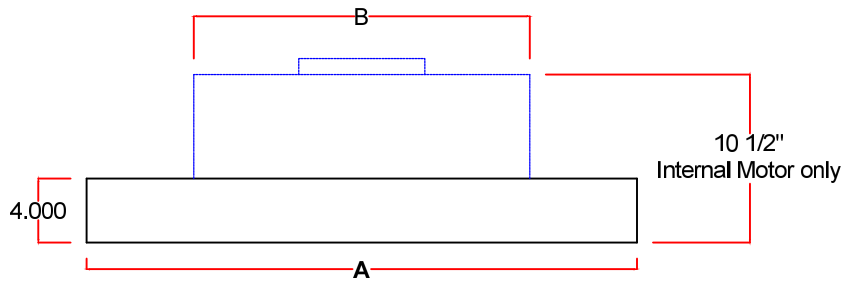

Modern-Aire Ventilating

7319 Lankershim Blvd. North Hollywood CA. 91605 818-765-9870

A	28 ³/₈"	34 ³/₈"	40 ³/₈"	46 ³/₈"	52 ³/₈"	58 ³/₈"
B	14" (200cfm - 600cfm)		21" (900cfm - 1200cfm)			
C						
D						

E	5 1/2" (200cfm - 450cfm) 6" (600cfm) 7" (900cfm - 1200cfm) 7" (external motor)
F	7" (200cfm - 450cfm) 8" (600cfm) 10" (900cfm - 1200cfm) 10" or 8" (external)
G	Hard Wired 120v 10amp
H