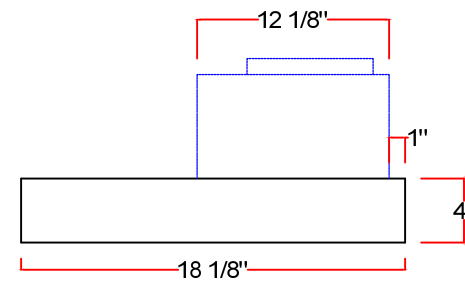

Modern-Aire Ventilating

7319 Lankershim Blvd. North Hollywood CA. 91605 818-765-9870

A	28 ³/₈"	34 ³/₈"	40 ³/₈"	46 ³/₈"	52 ³/₈"	58 ³/₈"
B	14" (200cfm - 600cfm)		21" (900cfm - 1200cfm)			
C						
D						

E	5 1/2" (200cfm - 450cfm) 6" (600cfm) 7" (900cfm - 1200cfm) 7" (external motor)
F	7" (200cfm - 450cfm) 8" (600cfm) 10" (900cfm - 1200cfm) 10" or 8" (external)
G	Hard Wired 120v 10amp
H