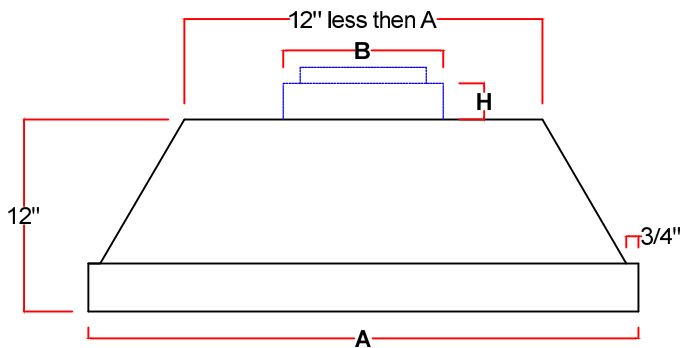

Model#
PSL22

Top View

Modern-Aire Ventilating

7319 Lankershim Blvd. North Hollywood CA. 91605 818-765-9870

A	28 3/8"	34 3/8"	40 3/8"	46 3/8"	52 3/8"	58 3/8"
B	10" (200cfm - 600cfm) 21 1/8" (900cfm - 1200cfm)					
C	10" (200cfm - 600cfm) 10 1/8" (900cfm - 1200cfm)					
D						

E	4" (200cfm - 450cfm) 4 1/2" (600cfm) 5 1/4" (900cfm - 1200cfm) 6" (external motor)
F	7" (200cfm - 450cfm) 8" (600cfm) 10" (900cfm - 1200cfm) 10" or 8" (external)
G	8 1/2" (200cfm - 600cfm & external motor) 12 1/2" (Internal 900cfm - 1200cfm)
H	2 1/4" (200cfm - 600cfm) 3 1/8" (900cfm - 1200cfm)