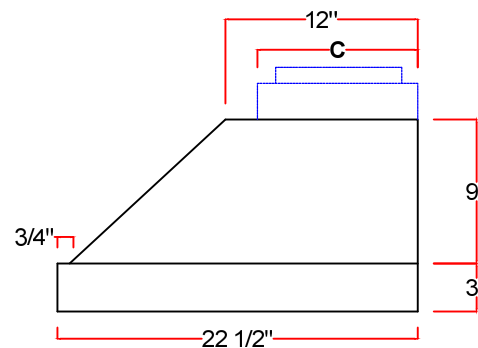

Model#
PSL22

Top View

Modern-Aire Ventilating

7319 Lankershim Blvd. North Hollywood CA. 91605 818-765-9870

A	28 3/8"	34 3/8"	40 3/8"	46 3/8"	52 3/8"	58 3/8"
B	10" (200cfm - 600cfm) 21 1/8" (900cfm - 1200cfm)					
C	10" (200cfm - 600cfm) 10 1/8" (900cfm - 1200cfm)					
D						

E	4" (200cfm - 450cfm) 4 1/2" (600cfm) 5 1/4" (900cfm - 1200cfm) 6" (external motor)
F	7" (200cfm - 450cfm) 8" (600cfm) 10" (900cfm - 1200cfm) 10" or 8" (external)
G	8 1/2" (200cfm - 600cfm & external motor) 12 1/2" (Internal 900cfm - 1200cfm)
H	2 1/4" (200cfm - 600cfm) 3 1/8" (900cfm - 1200cfm)